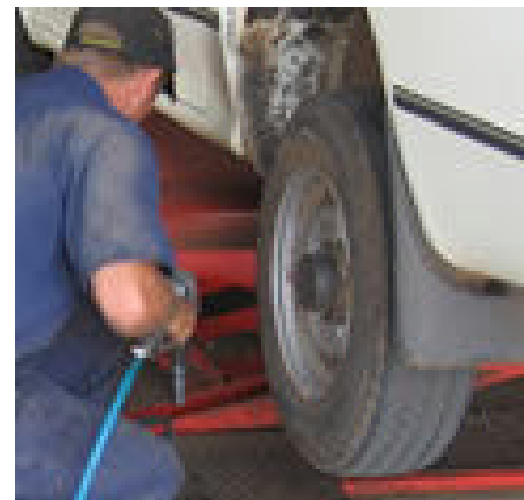

TRAINING
ONE AUSTRALIA
PTY LTD

Tyre Fitting Course (Light Vehicle)

- RIISAM210A Remove, and Fit Wheel Assemblies. (Latest Version RII09 Training Package)
- 2 Day Course Conducted in the Perth Area.
- Day time, Courses Only.
- Candidate must be over 18 years of age. (Proof of age must be provided)
- Ring or E-mail Kristina to make a booking.

enquiry@trainingoneaustralia.com

bookings@trainingoneaustralia.com

Phone 08-62585779

www.TrainingOneAustralia.com

In Partnership with TRF Contract Training Pty Ltd, RTO National Provider No. 51805