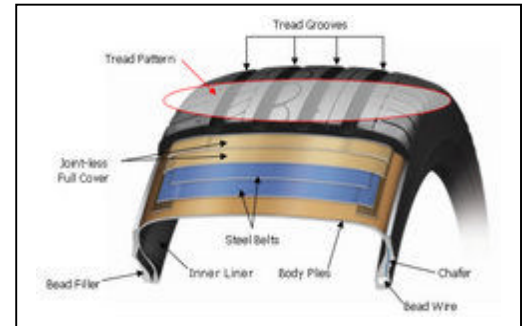

## Tyre Fitting Course (Light Vehicle)

- RIISAM210A Remove, and Fit Wheel Assemblies. (Latest Version RII09 Training Package)
- 2 Day Course Conducted in the Perth Area.
- Day time, Courses Only.
- Candidate must be over 18 years of age. (Proof of age must be provided)
- Ring or E-mail Kristina to make a booking.